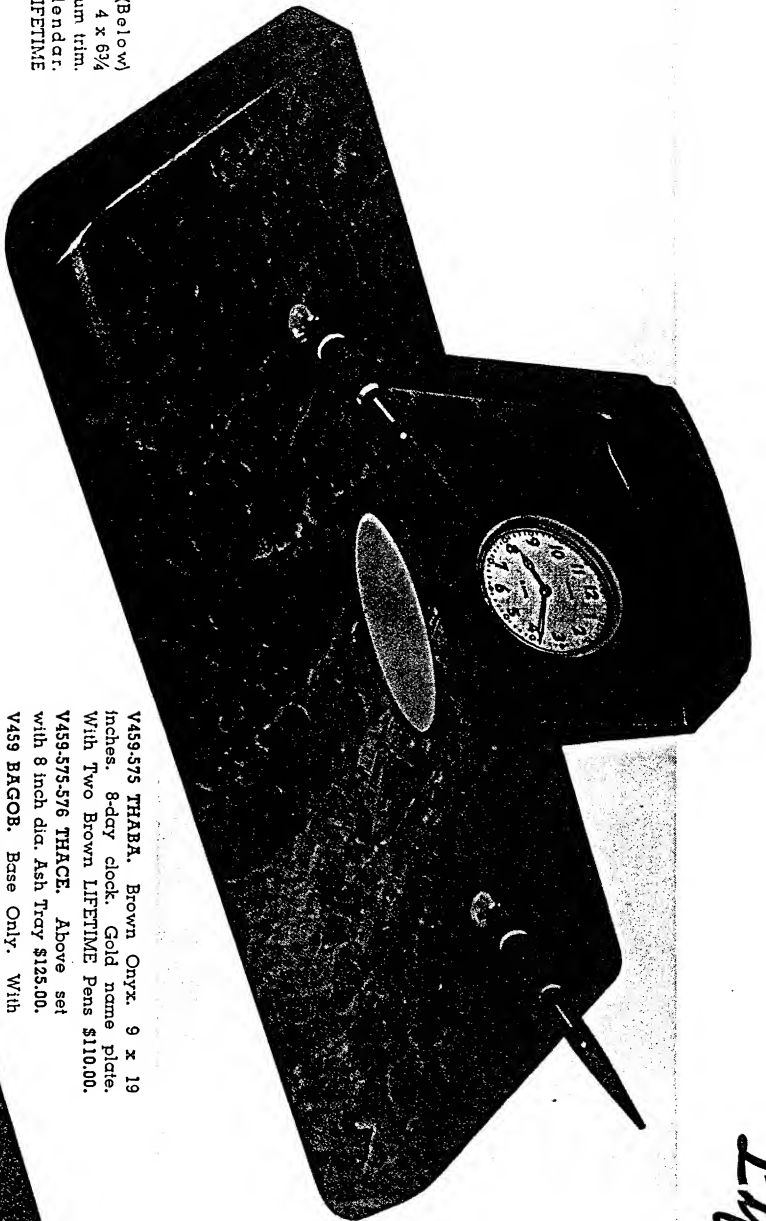

V459-575 THABA. Brown Onyx. 9 x 19
inches. 8-day clock. Gold name plate.
With Two Brown LIFETIME Pens $110.00.
V459-575-576 THACE. Above set
with 8 inch dia. Ash Tray $125.00.
V459 BAGO. Base Only. With
Two Brown LIFETIME Pens $85.00.

Lifetime* GIFTS

R388 BAEZO. (Below)
Black Carrara. 4 x 8 1/4
inches. Chromium trim.
Perpetual Calendar.
With Black LIFETIME
Pen $15.00.